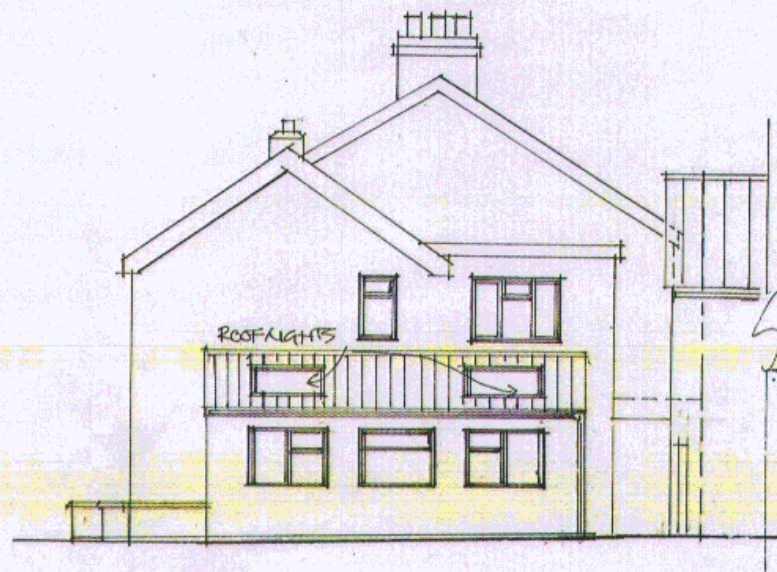

EAST ELEVATION

NORTH ELEVATION

THIS COPY HAS BEEN MADE BY OR WITH THE
 AUTHORITY OF RYEDALE DISTRICT COUNCIL
 PURSUANT TO SECTION 37 OF THE COPYRIGHT,
 DESIGNS AND PATENTS ACT 1988 UNLESS
 THAT ACT PROVIDES A RELEVANT EXCEPTION TO
 COPYRIGHT. THE COPY MUST NOT BE COPIED
 WITHOUT THE PRIOR PERMISSION OF THE
 COPYRIGHT OWNER.

WEST ELEVATION

SOUTH ELEVATION

Project: Greenview , Page Lane, Wombledon	
Title: Elevations	
Date: August 2014	Scale: 1:100 @ A3
Drawing number: PL/149/06	
Do not scale – check all dimensions on site. Copyright remains with the DC Architectural Design.	
DC Architectural Design Lund Court House Nawton York YO62 7TZ T 01751 430932 M 07768 960326 E info@dcarchitecturaldesign.co.uk	